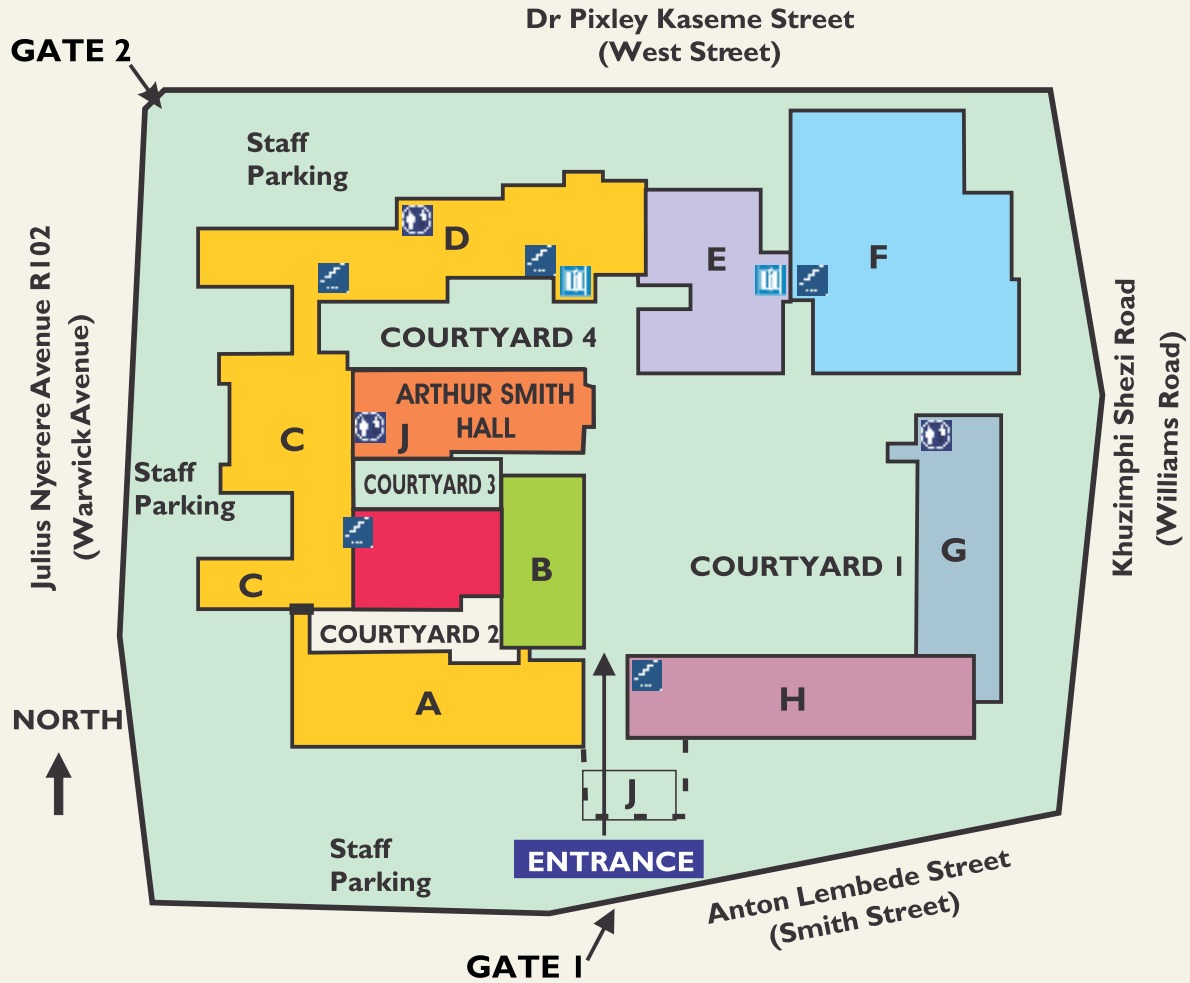

CITY CAMPUS

STAIRS

LIFTS

TOILETS

BLOCK A

Student Canteen
Interior Design
Graphic Design
Graphic Design

Ground Floor
Ground Floor
1st Floor
2nd Floor

BLOCK B

Graphic Design Offices
Graphic Design

1ST Floor
2nd Floor

BLOCK C

Executive Dean's Office
Deputy Dean's Office
Faculty Office
Arthur Smith Hall
Arts Extended Programme Office
Research Office
Faculty Support Office
Graphic Design
Graphic Design

Ground Floor
Ground Floor
Ground Floor
Ground Floor
1st Floor
1st Floor
1st Floor
2nd Floor
3rd Floor

BLOCK D

Arts Extended Programme
Journalism
Jewellery Design
Writing Centre
Lift and Stairs

Ground Floor
1ST floor
2nd Floor
Room 12

Ground Floor
1ST floor
2nd Floor
3rd Floor

BLOCK G

Library Study Area
Faculty Computer Lab
Graphic Design

Basement
1ST floor
2nd Floor

BLOCK H

Library
Faculty Postgraduate
Computer Lab
Art for Humanity
Cashiers
Graphic Design
Security
Clinic