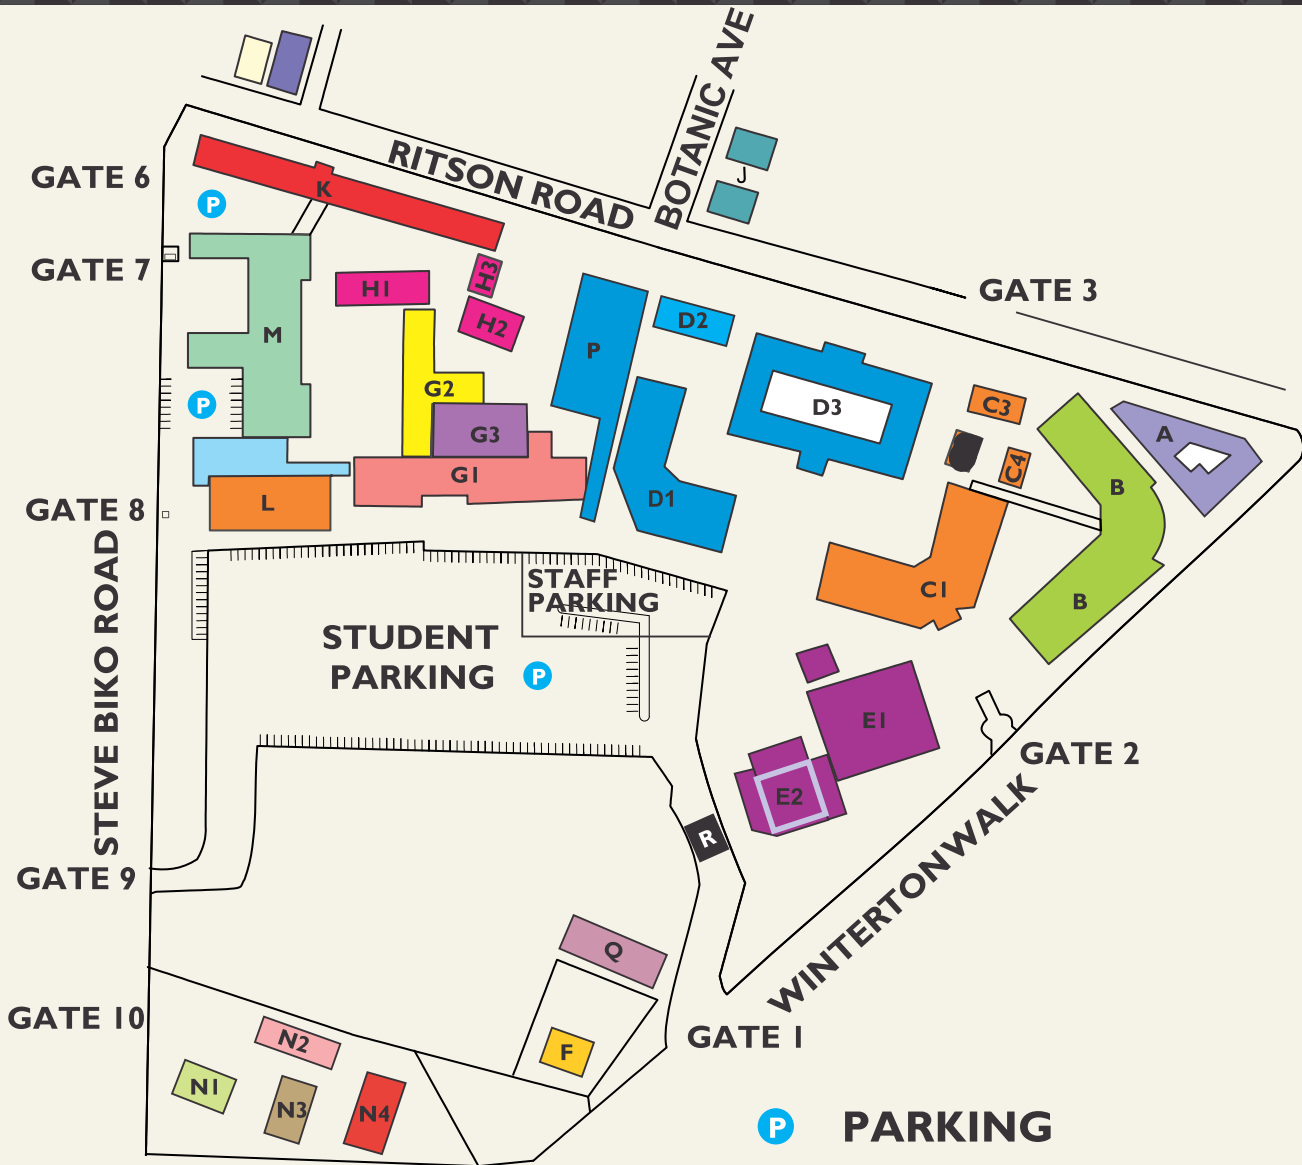

RITSON CAMPUS

P PARKING

- A: Emergency Medical Care + Rescue.
- B: Information Technology Block.
- C1: Accounting Block.
- C3: Centre for Hearing Impaired Students.
- D1: Hotel School + Restaurants and teaching labs
- D2: Hotel School Offices.
- D3: Hotel School lecture rooms & computer labs
Faculty of Accounting & Informatics
 - Executive Dean's Office.
 - Faculty Office.
- E1: Exam Venue.
- E2: Canteen.
- F: EMCR Training Facility.
- G1: Dental Sciences.
Community Health Studies.
Anatomy Laboratories.
- G2: Faculty of Health Sciences.
 - Executive Dean's Office.
 - Faculty Office.
 - Chiropractic + Somatology.
 - Physiology Laboratories
- H1: Radiography.
Basic Medical Sciences.
- H2: Radiography.
- J: Co-Operative Education.
Convocation.
- K: Faculty of Health Sciences.
 - Clinics.
 - Homoeopathy Offices.
- L: Mansfield Hall.
- M: Drama Studies + Courtyard Theatre.
- N: Horticulture Nursery.
- P: Conference Venue.
- Q: Tutorial Block.
- R: Security