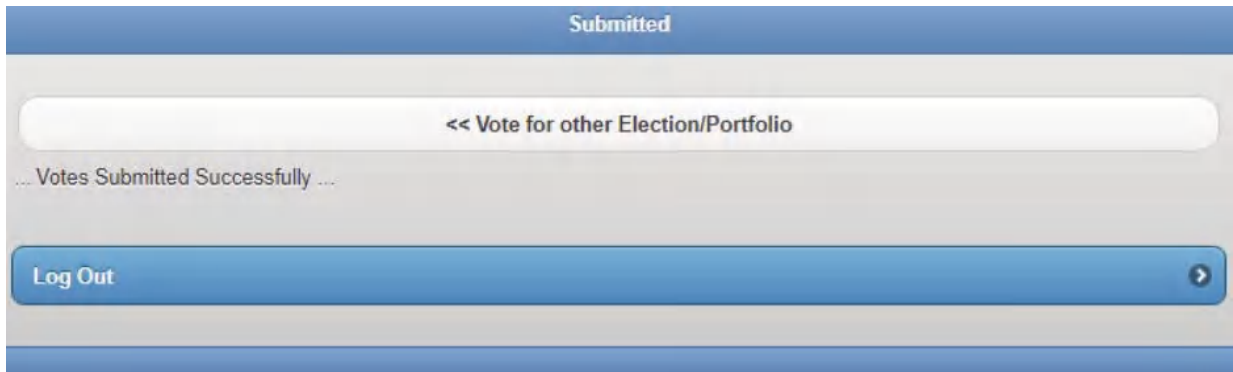

6. FOR VOTERS REGISTERED IN DURBAN, CHOOSE A MAXIMUM OF 8 CANDIDATES

7. BEFORE YOU SUBMIT YOUR VOTE, YOU HAVE AN OPTION TO CHANGE YOUR MIND

8. YOU HAVE ONLY ONE OPPORTUNITY TO VOTE, AFTER WHICH THE SYSTEM WILL LOG YOU OUT

Mobile Voting System

This is the Terms and Conditions for this Election:

1. Please select all your candidates before submitting your Vote.
2. You are only allowed to submit your Vote once.
3. Once you have clicked on "Submit Votes" your vote cannot be changed.
4. Do not share your Voter Details.

Proceed

Exit

9. ONCE SUBMITTED, YOUR VOTE IS FINAL

10. VOTING WILL BE LIVE FOR 72 HOURS AND YOU CAN VOTE FROM ANY PLATFORM OF YOUR CHOICE

11. WHEN YOU HAVE SUCCESSFULLY VOTED, YOU WILL RECEIVE AN EMAIL IN YOUR DUT4LIFE ACCOUNT