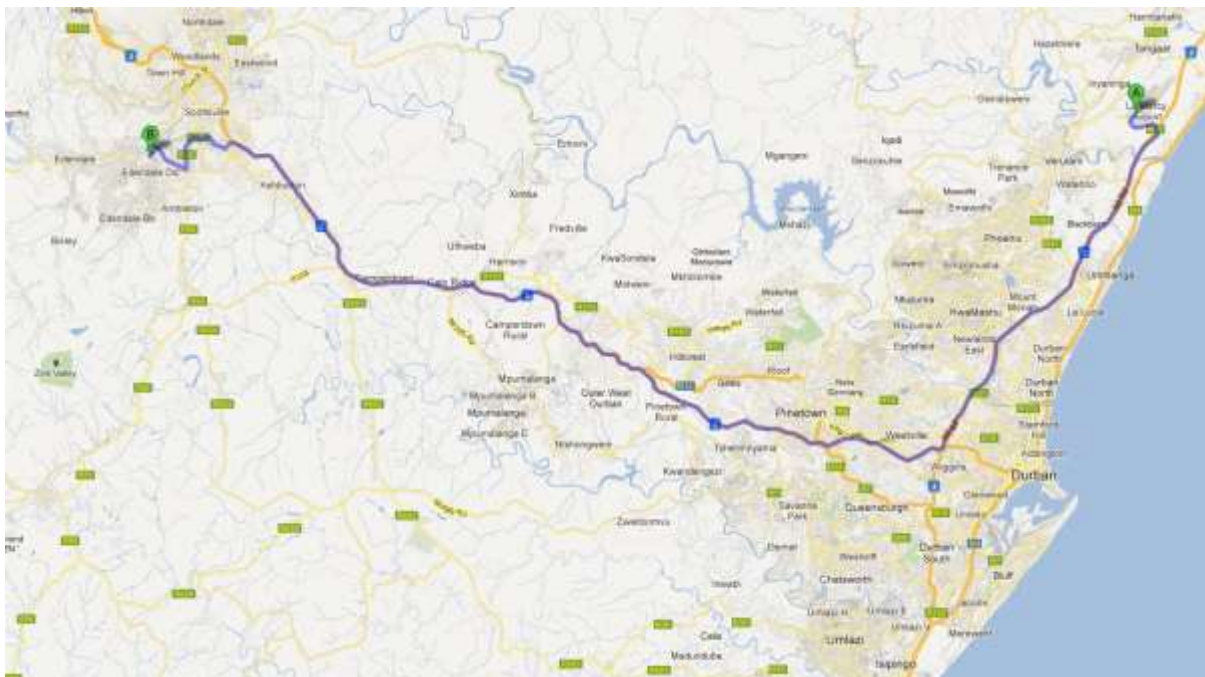

Directions:

From: King Shaka International Airport, La Mercy, KZN (29.6144° S, 31.1164° E)

To: DUT Indumiso Campus, FJ Sithole Rd, Imbali, Pietermaritzburg (29°38'48"S 30°21'07"E)

- | | |
|---|---------|
| 1. Head southwest toward Mdloti St | 700 m |
| 2. Take the 1st left onto Mdloti St | 2,3 km |
| 3. Keep right at the fork and merge onto N2 | 28,9 km |
| 4. Take exit 165-E B Cloete for N3 toward Pietermaritzburg/Johannesburg | 1,6 km |
| 5. Turn left onto N3 | 63,5 km |
| 6. Take exit 74 for Market Road toward Oribi Airport/Pietermaritzburg | 350 m |
| 7. Merge onto Market Rd | 500 m |
| 8. Turn right onto Washington Rd/R103 - Continue to follow R103 | 2,9 km |
| 9. Turn left onto Alexandra Rd/R56 - Continue to follow R56 | 2,6 km |
| 10. Turn right onto Archie Gumede Dr | 3,4 km |
| 11. Turn left onto Moses Mabhida Rd | 270 m |
| 12. Slight left onto Sutherland Rd | 650 m |
| 13. Take the 2nd right onto Fj Sithole Rd | 240 m |
| 14. Take the 1st right - Destination will be on the left | 54 m |

Directions:

From: Oribi Airport (29°38'57"S 30°23'55"E)

To: DUT Indumiso Campus, FJ Sithole Rd, Imbali, Pietermaritzburg (29°38'48"S 30°21'07"E)

1. Head west on Markham Rd toward Long Rd 190 m
2. Turn right onto Long Rd 280 m
3. Take the 2nd left onto Gilbert Rd 200 m
4. Take the 1st right onto Maskell Rd 120 m
5. Continue onto Massey Rd 550 m
6. Turn left onto Alexandra Rd 400 m
7. Take the 2nd right onto Gladys Manzi Rd 700 m
8. Continue onto Archie Gumede Dr 3,4 km
9. Turn left onto Moses Mabhidia Rd 270 m
10. Slight left onto Sutherland Rd 650 m
11. Take the 2nd right onto Fj Sithole Rd 240 m
12. Take the 1st right - Destination will be on the left 54 m